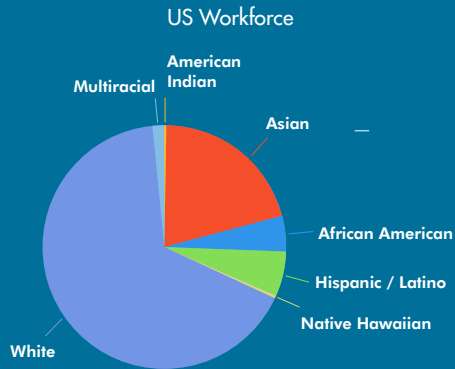

Representation of Minorities in STEM

Of the US STEM workforce, 7% - 9% are African American or Hispanic / Latino combined

Data was taken from pewsocialtrends.org

Since 2013 our STEM programs have impacted 7,920 minority youth